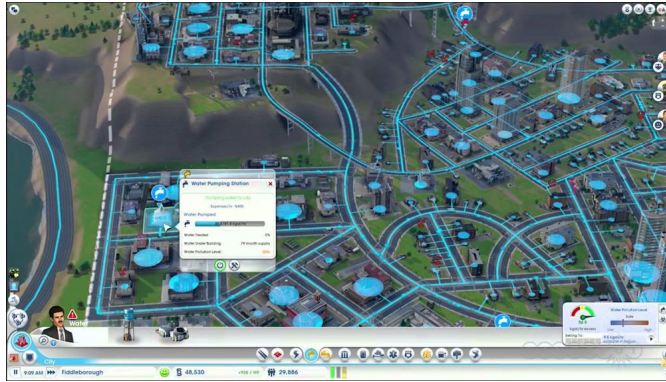

At the Agency Level

Blue-green infrastructure plan

At the Citizen Group Level

mira app

A Gamified Infrastructure Plan

An Interactive Guide to the lake

mira app
an interactive guide to the lake

Visualising the lake & its assets

See data about the health of the lake & its assets

Participate in development activities

Connect with lake community

a community led tech movement to enable participatory governance of **Bangalore Lakes**

~ 1 year (multiple lakes)

MIRA app active for multiple lakes in Bangalore

Mixed-media integrations: Scan a QR code to hear the story of the lake or a specific event

~ long term (any lake, anywhere)

Other researchers and technologists will be able to build services on MIRA's infrastructure