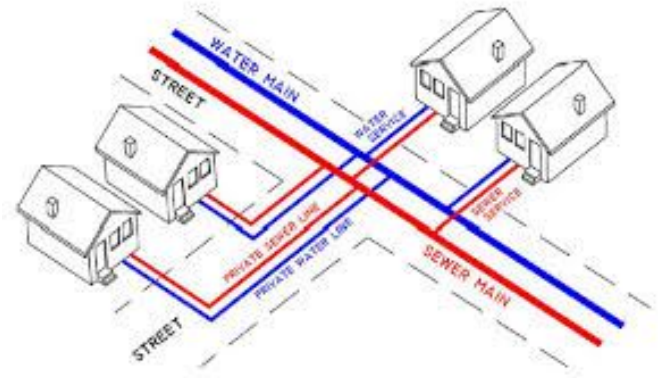

City Sewerage Plan