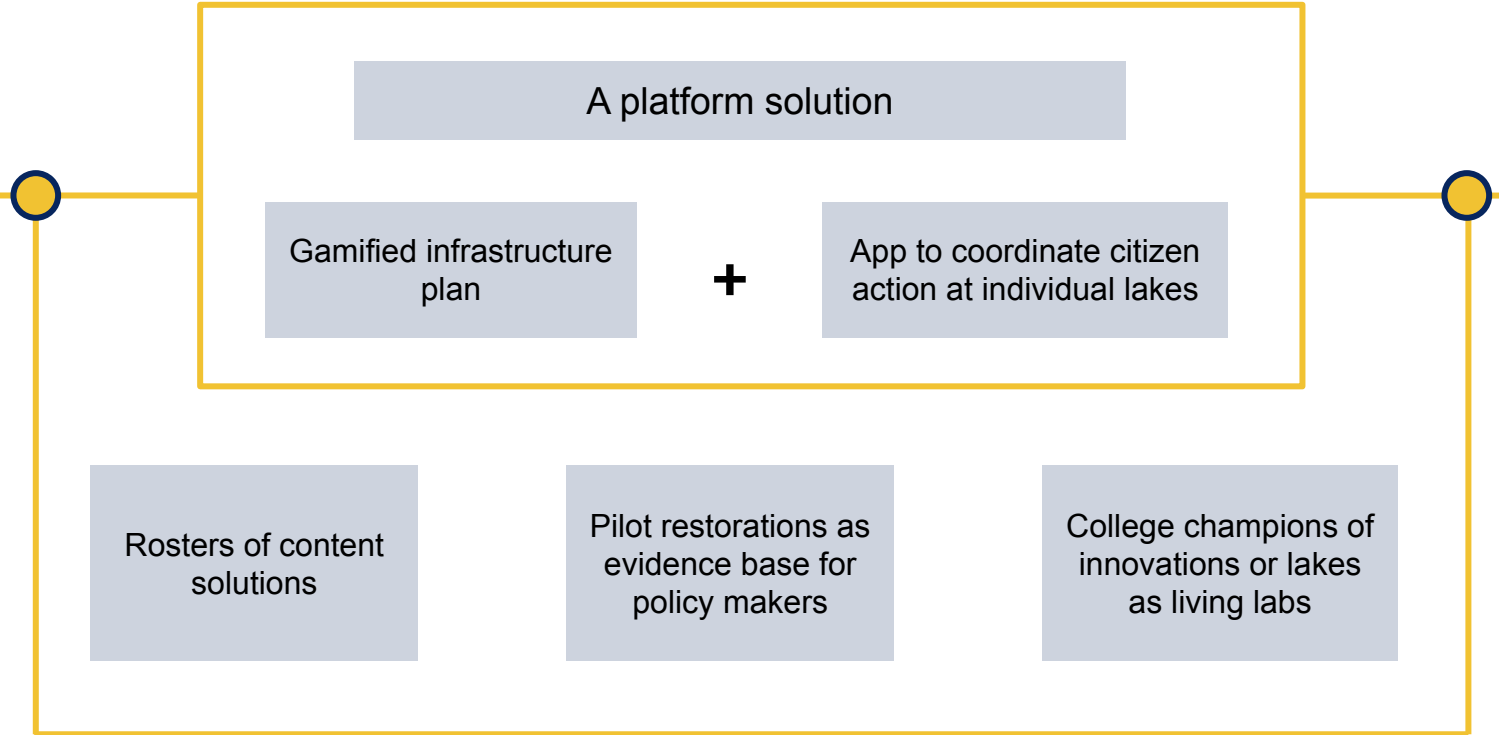

See data about the health of the lake & its assets

Participate in development activities

Connect with lake community

a community led tech movement to enable participatory governance of **Bangalore Lakes**

~ 6 months (one lake)

Individuals will be able to

- Join a lake group to strengthen community
- Join education/research activities to boost rejuvenation

Funder/patrons of the lake will be able to

- Make informed funding by seeing verified projects which fit their funding constraints

~ 1 year (multiple lakes)

MIRA app active for multiple lakes in Bangalore

Mixed-media integrations: Scan a QR code to hear the story of the lake or a specific event

~ long term (any lake, anywhere)

Other researchers and technologists will be able to build services on MIRA's infrastructure

Platform can be used by anyone across the world to manage local lakes as shared assets

Partner with us to build...

Envision a world where..

ASHOKA TRUST FOR RESEARCH IN
ECOLOGY & THE ENVIRONMENT

Contact Us